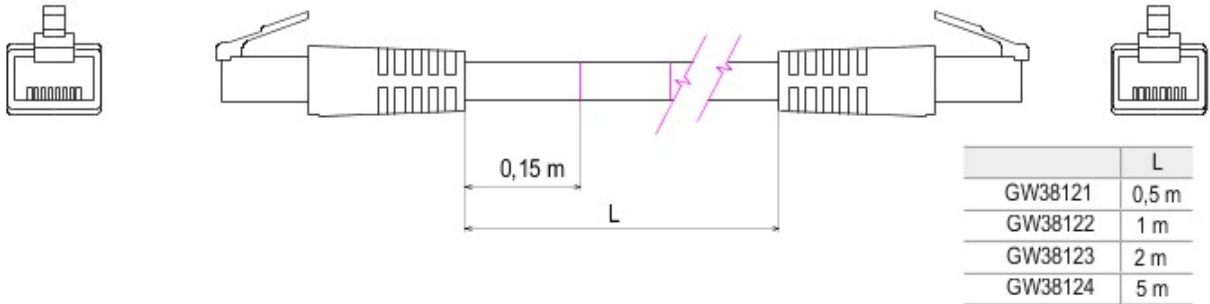

A complete system for the connection and distribution of LAN networks in the residential and tertiary sector. The range includes solutions for optical fibre, wall cabinets, floor-standing cabinets and products for copper wiring.

For the wiring of copper networks, Data Center has RJ45 connectors and HDMI or USB couplers suitable for the Gewiss domestic ranges, along with UTP and FTP patch-cords; the result is installation flexibility and simple wiring.

Kategori	Patch-cord	Tanım	RJ45 - RJ45
Kullanım kategorisi	5e	Kablo tipi	FTP 24 AWG
Sistem	FTP	Kablo uzunluğu	5 m
Renk	Gri	Elektrokod	2972

DIMENSIONAL

STANDARDS/APPROVALS

GEWISS S.p.A. Via A. Volta, 1
24069 Cenate Sotto - Bergamo - Italy
tel. +39 035 94 61 11 fax +39 035 94 69 09