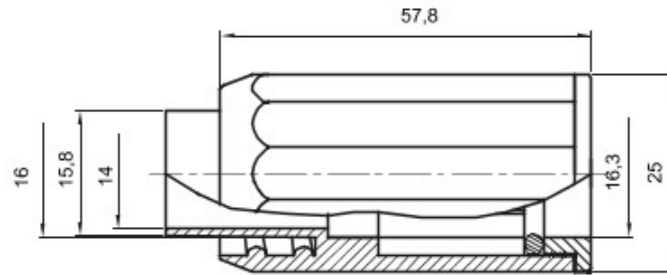

DIMENSIONAL

TECHNICAL SYMBOLOGY

IP

HF
HALOGEN FREE

IP65

STANDARDS/APPROVALS

CE