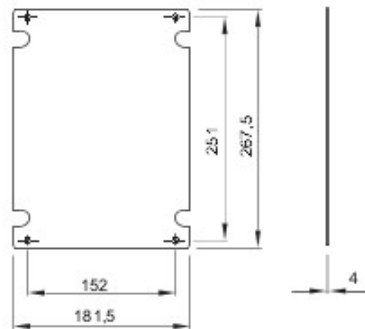

Pentru tablouri LxH (mm)	236x316	Pentru tablouri	44 CEP
Tip de material	Clasă	Electrocod	1320

DIMENSIONAL

GEWISS S.p.A. Via A. Volta, 1
24069 Cenate Sotto - Bergamo - Italy
tel. +39 035 94 61 11 fax +39 035 94 69 09

www.gewiss.com
sat@gewiss.com
Last update 20/11/2019

Data, measures, designs and pictures are shown only as informativ purposes, and could be changed without previous notice