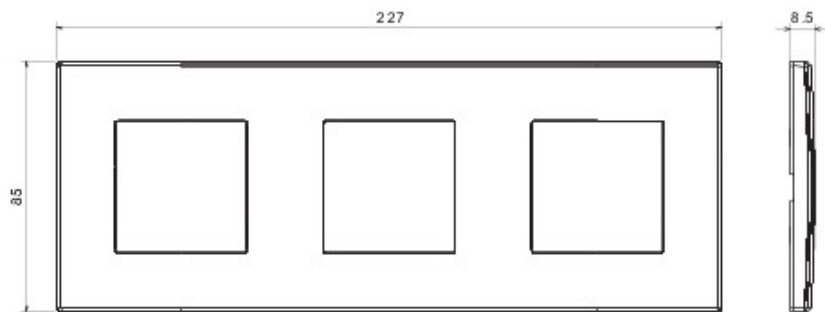

DIMENSIONAL

TECHNICAL SYMBOLOGY

STANDARDS/APPROVALS