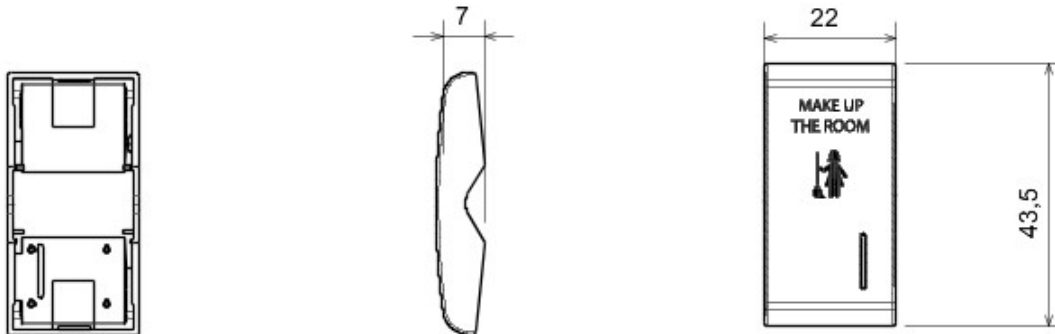

DIMENSIONAL

TECHNICAL SYMBOLOGY

STANDARDS/APPROVALS