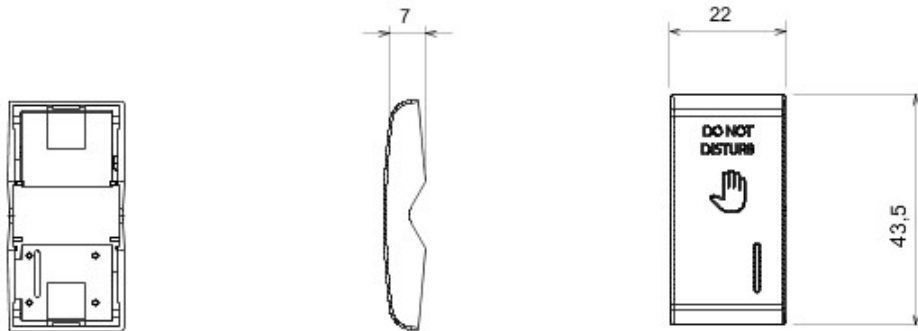

Wide range of switches, energy sockets (compliant with national and international standards), data sockets, devices for the management of climate control, comfort, technical alarms signalling, emergency lighting. The Chorus modular devices are available in four colors, glossy white, satin black, painted titanium and glossy ivory and in different modularities, 1/2, 1, 2 and 3 modules. Thanks to the frame supports for rectangular, square and round boxes, the devices allow you to create endless combinations with the range of Chorus plates.

Categoria	Tecla intercambiável	Botão	Com difusores
Símbolos	DND	Cor	Branco
Norma de referência	EN 60669-1	Termopressão com esfera	125 °C
Glow Wire Test	850 °C	N. módulos Chorus	1
Código Electrocod	140		

DIMENSIONAL

TECHNICAL SYMBOLOGY