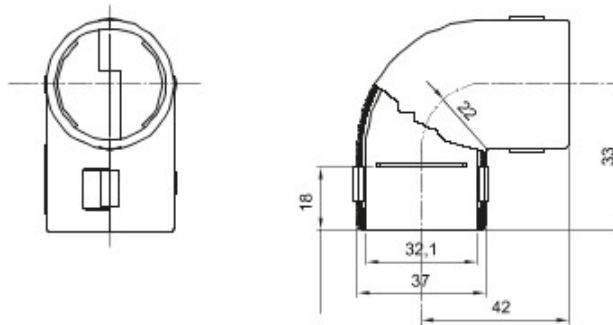

Routing components for rigid protective conduits with IP40 and IP67 protection degree.

| | | | |
|--------------|----------------|-------------------|-------|
| Cor | Cinza RAL 7035 | Grau de protecção | IP40 |
| Tubos Ø (mm) | 32 | Código Electrocod | 21221 |

DIMENSIONAL

TECHNICAL SYMBOLOGY

IP

IP40

STANDARDS/APPROVALS