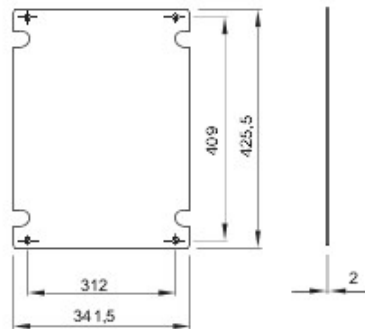

Para quadros BxH (mm)	396x474	Para armários	44 CEP
Tipo de material	Chapa galvanizada	Código Electrocod	1320

### DIMENSIONAL

GEWISS S.p.A. Via A. Volta, 1  
24069 Cenate Sotto - Bergamo - Italy  
tel. +39 035 94 61 11 fax +39 035 94 69 09

www.gewiss.com  
sat@gewiss.com  
Last update 07/05/2021

Data, measures, designs and pictures are shown only as informative purposes, and could be changed without previous notice