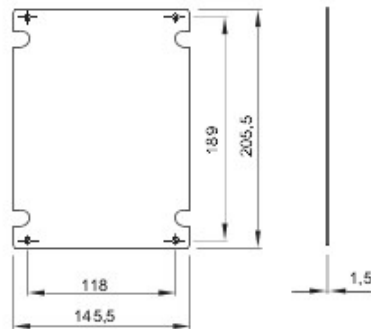

Para quadros BxH (mm)	200x254	Para armários	44 CEP
Tipo de material	Chapa galvanizada	Código Electrocod	1320

DIMENSIONAL

GEWISS S.p.A. Via A. Volta, 1
24069 Cenate Sotto - Bergamo - Italy
tel. +39 035 94 61 11 fax +39 035 94 69 09

www.gewiss.com
sat@gewiss.com
Last update 17/05/2021

Data, measures, designs and pictures are shown only as informative purposes, and could be changed without previous notice