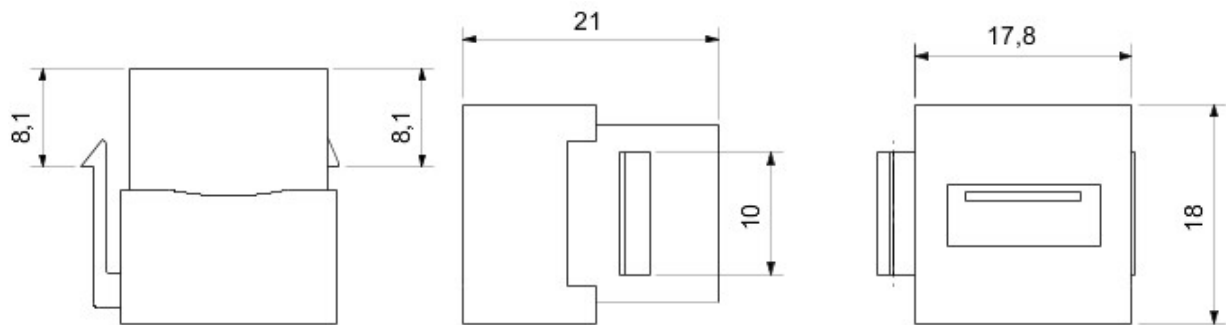

A complete system for the connection and distribution of LAN networks in the residential and tertiary sector. The range includes solutions for optical fibre, wall cabinets, floor-standing cabinets and products for copper wiring. For the wiring of copper networks, Data Center has RJ45 connectors and HDMI or USB couplers suitable for the Gewiss domestic ranges, along with UTP and FTP patch-cords; the result is installation flexibility and simple wiring.

Categorie	Data-aansluiting	Omschrijving	USB koppeling
Type	Vrouwelijk/vrouwelijk - type A	Compatibiliteit	Keystone Jack
Electrocod	3722		

DIMENSIONAL

GEWISS S.p.A. Via A. Volta, 1
24069 Cenate Sotto - Bergamo - Italy
tel. +39 035 94 61 11 fax +39 035 94 69 09