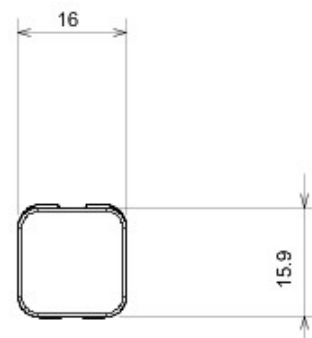

Wide range of switches, energy sockets (compliant with national and international standards), data sockets, devices for the management of climate control, comfort, technical alarms signalling, emergency lighting. The Chorus modular devices are available in four colors, glossy white, satin black, painted titanium and glossy ivory and in different modularities, 1/2, 1, 2 and 3 modules. Thanks to the frame supports for rectangular, square and round boxes, the devices allow you to create endless combinations with the range of Chorus plates.

Category	Interchangeable diffuser	Type	Interchangeable
Colour	Red	Description	Diffusers
Standard	EN 60669-1	Thermo-pressure with ball	125 °C
Glow Wire Test	850 °C	Symbol	Red
Electrocod	0130		

DIMENSIONAL