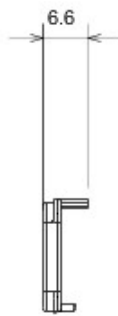

Wide range of switches, energy sockets (compliant with national and international standards), data sockets, devices for the management of climate control, comfort, technical alarms signalling, emergency lighting. The Chorus modular devices are available in four colors, glossy white, satin black, painted titanium and glossy ivory and in different modularities, 1/2, 1, 2 and 3 modules. Thanks to the frame supports for rectangular, square and round boxes, the devices allow you to create endless combinations with the range of Chorus plates.

Category	Interchangeable diffuser	Type	Interchangeable
Colour	Red	Description	Diffusers
Standard	EN 60669-1	Thermo-pressure with ball	125 °C
Glow Wire Test	850 °C	Symbol	Red
Electrocod	0130		

DIMENSIONAL