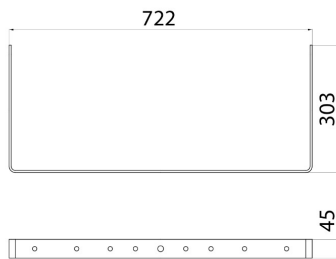

### SMART[4] 2.1 HLO Range

Zinc-coated and painted steel bracket. Stainless steel screws and die cast aluminium EN AB 44300 "copper free" (Cu<=0,08 %) fixing item. Integrated goniometer for a quicker aiming.

Description	Bracket 4X4L / 4X5L	Series	SMART [4] HB
Electrocod	240	Pieces needed to complete the article	1
Pieces needed to complete the article	1		

### DIMENSIONAL