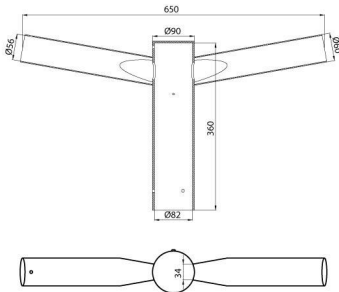

Accessory.

Description	Pole head coupling 76mm-60mm	Type	Double
Weight (kg)	4.5	Electrocod	240

DIMENSIONAL

PHOTOMETRIC DISTRIBUTION

TECHNICAL SYMBOLOGY