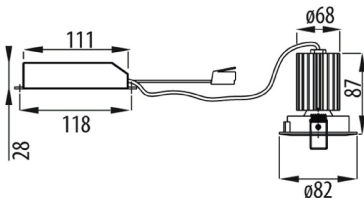

ASTRID 75 range

Led decorative recessed luminaire with die-cast aluminum body and adjustable polycarbonate shield, available in white, aluminum, gold and bronze version. Installable on panels with a minimum thickness of 5mm and a maximum of 20mm. Suitable for indoor installation, built-in power supply, IP20 protection degree and good impact resistance.

Application	Internal	Mechanical resistance	IK06
Voltage	220/240 V - 50/60 Hz	System power	11.5 W
Weight (kg)	0.5	Lamp	LED
Colour	Bronze	Nominal flux (lm)	1400
Lumen output (lm)	1100	IP degree	IP20
Insulation class	II	Driver type	Constant Current Driver Led
Warranty	2 years	No. of lamps	1
Colour temperature	3000 K (CRI>80)	Type of light source	LED - Not replaceable
Efficiency class of integrated LEDs	A ÷ A++	Electrocod	2419
LED Life Time (L80B10)	45000 h		

DIMENSIONAL

PHOTOMETRIC DISTRIBUTION

TECHNICAL SYMBOLOGY

IK

IK06

IP

IP20

CONSTANT
CURRENT
DRIVER