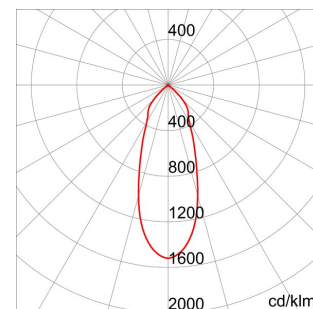

PHOTOMETRIC DISTRIBUTION

TECHNICAL SYMBOLOGY

IK

IK06

IP

IP20

CONSTANT
CURRENT
DRIVER

STANDARDS/APPROVALS