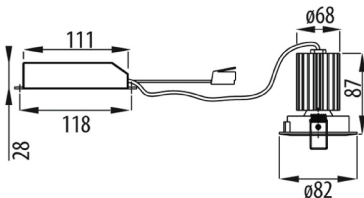

### ASTRID 75 range

Led decorative recessed luminaire with die-cast aluminum body and adjustable polycarbonate shield, available in white, aluminum, gold and bronze version. Installable on panels with a minimum thickness of 5mm and a maximum of 20mm. Suitable for indoor installation, built-in power supply, IP20 protection degree and good impact resistance.

Application	Internal	Mechanical resistance	IK06
Voltage	220/240 V - 50/60 Hz	System power	11.5 W
Weight (kg)	0.5	Lamp	LED
Colour	Gold	Nominal flux (lm)	1400
Lumen output (lm)	1100	IP degree	IP20
Insulation class	II	Driver type	Constant Current Driver Led
Warranty	2 years	No. of lamps	1
Colour temperature	3000 K (CRI>80)	Type of light source	LED - Not replaceable
Efficiency class of integrated LEDs	A ÷ A++	Electrocod	2419
LED Life Time (L80B10)	45000 h		

### DIMENSIONAL