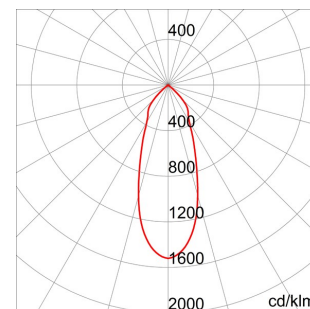

Application	Internal	Mechanical resistance	IK06
Voltage	220/240 V - 50/60 Hz	System power	11.5 W
Weight (kg)	0.5	Lamp	LED
Colour	Gold	Nominal flux (lm)	1400
Lumen output (lm)	1100	IP degree	IP20
Insulation class	II	Driver type	Constant Current Driver Led
Warranty	2 years	No. of lamps	1
Colour temperature	3000 K (CRI>80)	Type of light source	LED - Not replaceable
Efficiency class of integrated LEDs	A ÷ A++	Electrocod	2419
LED Life Time (L80B10)	45000 h		

### DIMENSIONAL

### PHOTOMETRIC DISTRIBUTION