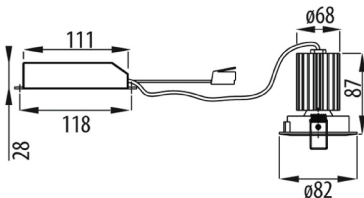

### ASTRID 75 range

Led decorative recessed luminaire with die-cast aluminum body and adjustable polycarbonate shield, available in white, aluminum, gold and bronze version. Installable on panels with a minimum thickness of 5mm and a maximum of 20mm. Suitable for indoor installation, built-in power supply, IP20 protection degree and good impact resistance.

Application	Internal	Mechanical resistance	IK06
Voltage	220/240 V - 50/60 Hz	System power	11.5 W
Weight (kg)	0.5	Lamp	LED
Colour	Aluminium	Nominal flux (lm)	1400
Lumen output (lm)	1100	IP degree	IP20
Insulation class	II	Driver type	Constant Current Driver Led
Warranty	2 years	No. of lamps	1
Colour temperature	3000 K (CRI>80)	Type of light source	LED - Not replaceable
Efficiency class of integrated LEDs	A ÷ A++	Electrocod	2419
LED Life Time (L80B10)	45000 h		

### DIMENSIONAL