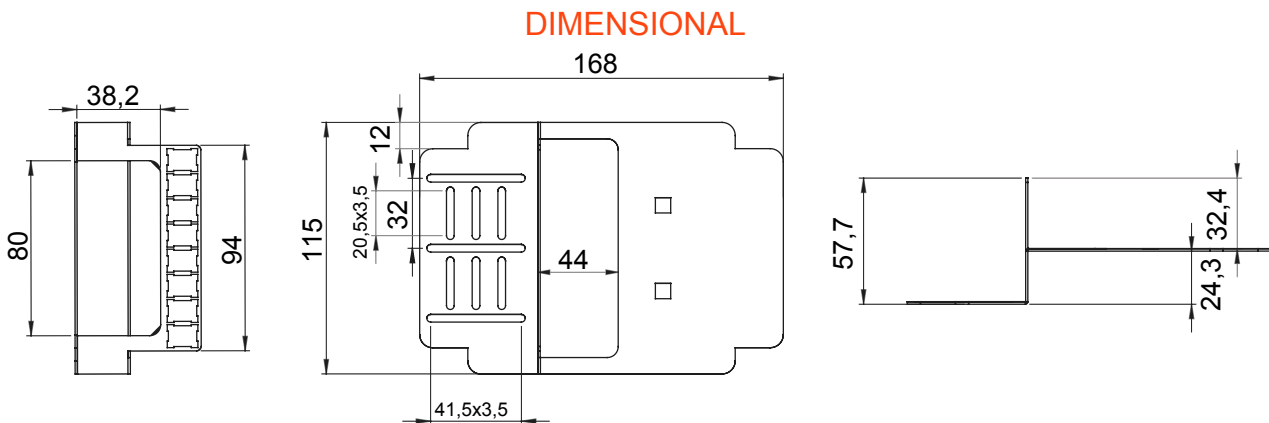

Category	Apartment Optical Termination Box	Material	Metal
Colour	White	Characteristics	With 4 SC/APC adapters
Dimensions LxHxD (mm)	168x115x58	Installation	Flush mounting enclosures
Suitable for	Max. 8 SC/APC adapters		