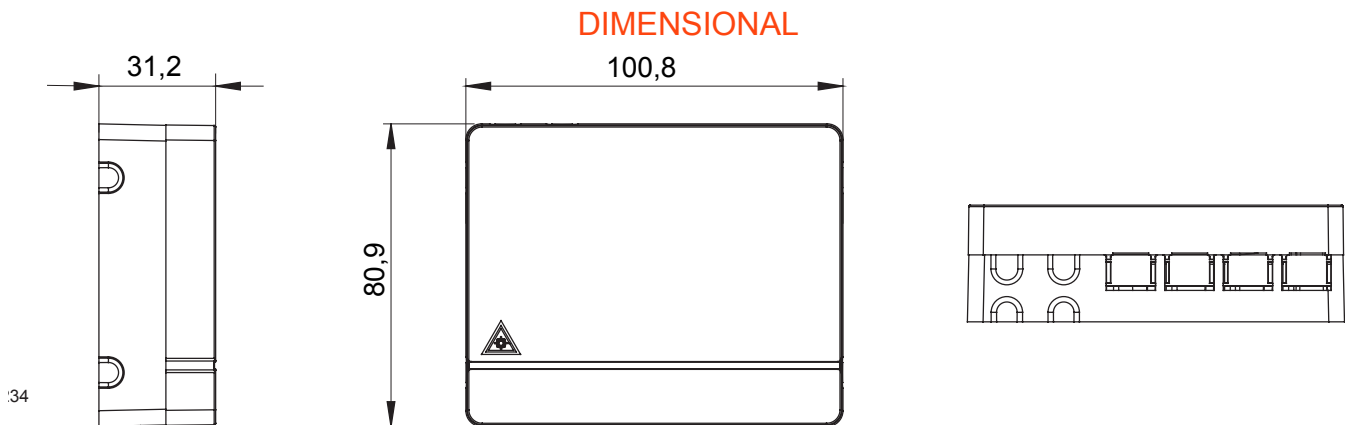

Category	Apartment Optical Termination Box	Material	Plastic
Colour	White	Characteristics	With 4 SC/APC adapters
Dimensions LxHxD (mm)	101x85x31	Installation	Wall mount/In multimedia boards

STANDARDS/APPROVALS