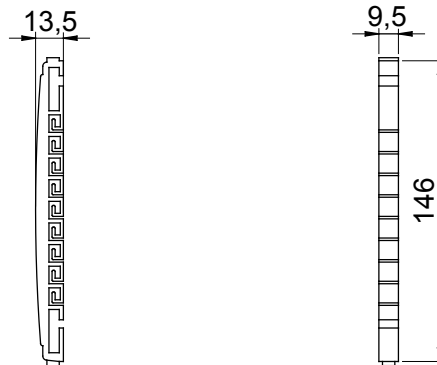

Category	Caddy for fiber optic patch cables	Material	Plastic
Colour	Grey (RAL 7035)	Characteristics	Suitable for 9 optical fibers
Suitable for	Optical services cabinets (CSOE)		

### DIMENSIONAL