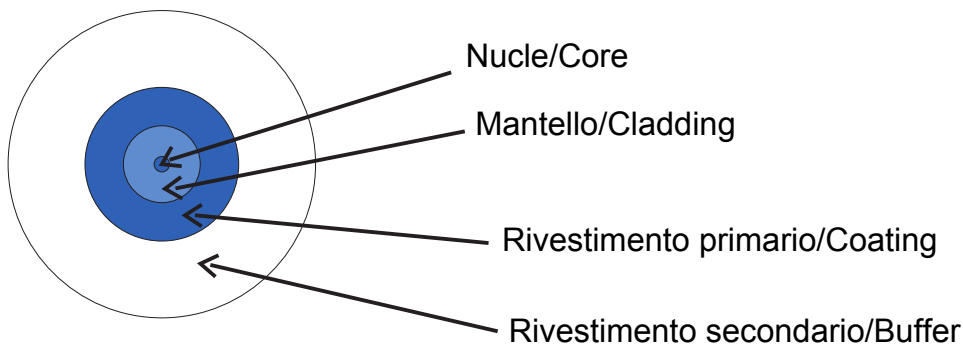

Complete system for the connection and distribution of LAN networks in residential and tertiary sector environments.

The range includes fibre optic solutions, wall panels, floor cabinets and copper wiring products.

The Data Center series provides all the products necessary to create a multi-service fibre optic infrastructure for residential buildings, in full compliance with all the indications dictated by the new CEI Guidelines 306-2 and Law 164/14.

Category	Optical connector	Cable colour	White
No. optical fibers	1	Length	2 m
Ø sheath	0,9 mm	For connectors	SC/APC - SC/APC
Classification	G.657.A2 / B6_a2 Bend Insensitive	Ø core	9 µm
Ø cladding	125 µm	Outer jacket	LSZH
Cable	Tight - OS2	Minimum bend radius (Dynamic)	25x cable diameter
Minimum bend radius (Static)	15x cable diameter	Max attenuation (@1310 nm / @1550 nm)	0.35 / 0.2 dB/Km
Working temperature	From -20°C to +60°C		

DIMENSIONAL

STANDARDS/APPROVALS