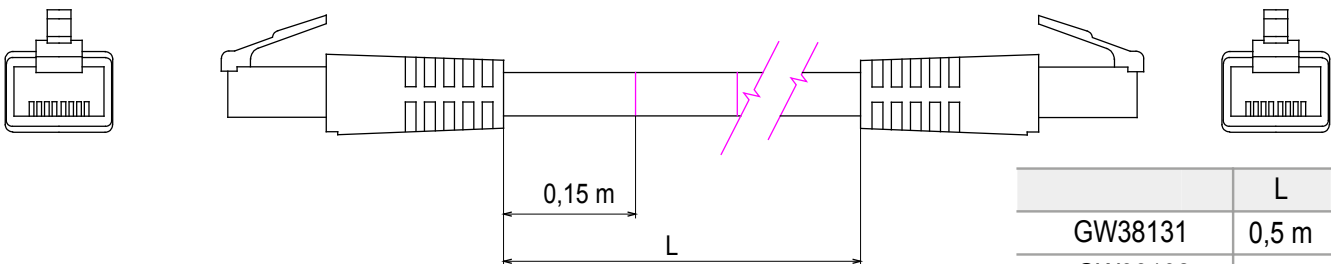

Category	Patch-cord	Description	RJ45 - RJ45
Use category	6	Cables type	UTP 24 AWG
System	UTP	Cable length	5 m
Colour	Grey	Electrocod	2972

### DIMENSIONAL

	L
GW38131	0,5 m
GW38132	1 m
GW38133	2 m