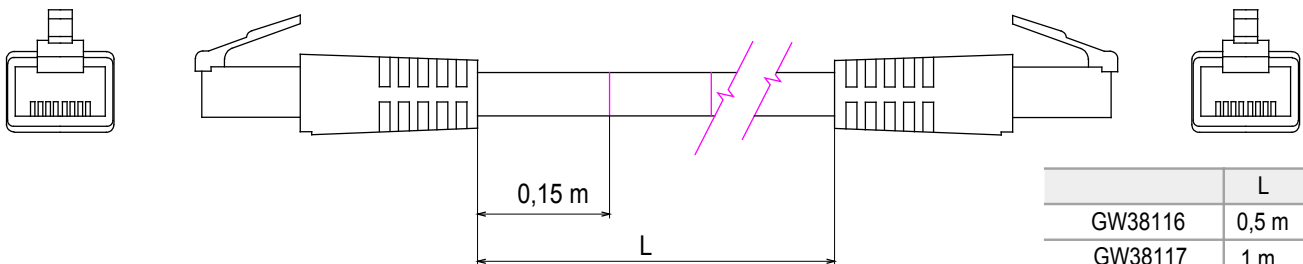

Complete system for the connection and distribution of LAN networks in residential and tertiary areas. The range includes fibre optic solutions, wall panels, floor cabinets and copper wiring products. To wire copper networks, Data Center offers RJ45 connectors and HDMI and USB couplers suitable for Gewiss civil series, permutation cords and UTP and FTP cables, offering installation flexibility and ease of wiring.

Category	Patch-cord	Description	RJ45 - RJ45
Use category	5e	Cables type	UTP 24 AWG
System	UTP	Cable length	5 m
Colour	Grey	Electrocod	2972

DIMENSIONAL

	L
GW38116	0,5 m
GW38117	1 m
GW38118	2 m
GW38118	5 m