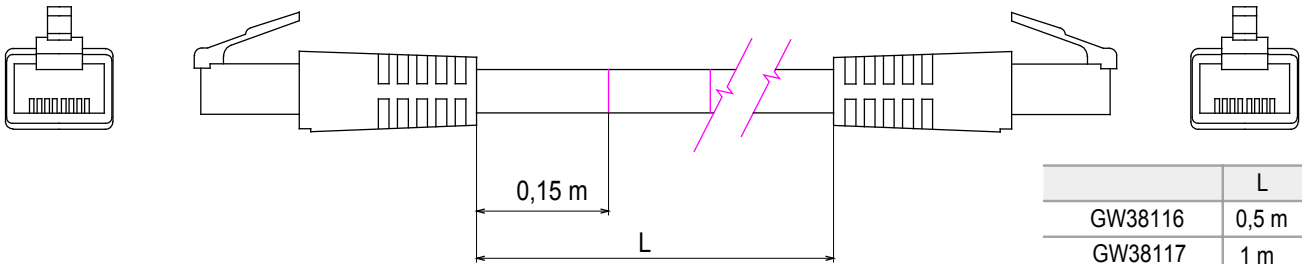

Complete system for the connection and distribution of LAN networks in residential and tertiary areas. The range includes fibre optic solutions, wall panels, floor cabinets and copper wiring products. To wire copper networks, Data Center offers RJ45 connectors and HDMI and USB couplers suitable for Gewiss civil series, permutation cords and UTP and FTP cables, offering installation flexibility and ease of wiring.

Category	Patch-cord	Description	RJ45 - RJ45
Use category	5e	Cables type	UTP 24 AWG
System	UTP	Cable length	2 m
Colour	Grey	Electrocod	2972

### DIMENSIONAL

	L
GW38116	0,5 m
GW38117	1 m
GW38118	2 m
GW38118	5 m