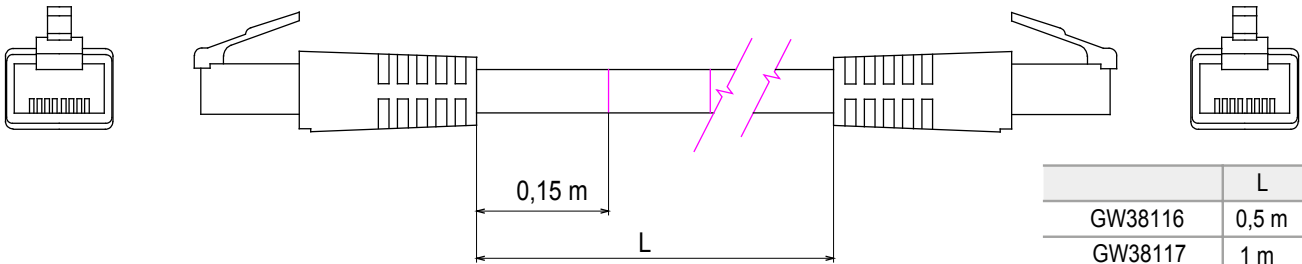

Complete system for the connection and distribution of LAN networks in residential and tertiary areas. The range includes fibre optic solutions, wall panels, floor cabinets and copper wiring products. To wire copper networks, Data Center offers RJ45 connectors and HDMI and USB couplers suitable for Gewiss civil series, permutation cords and UTP and FTP cables, offering installation flexibility and ease of wiring.

Category	Patch-cord	Description	RJ45 - RJ45
Use category	5e	Cables type	UTP 24 AWG
System	UTP	Cable length	0.5 m
Colour	Grey	Electrocod	2972

### DIMENSIONAL

	L
GW38116	0,5 m
GW38117	1 m
GW38118	2 m
GW38118	5 m