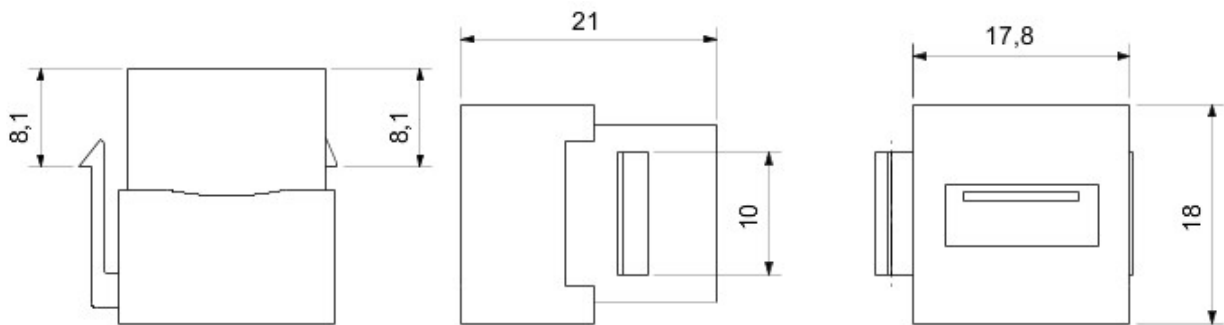

Category	Data socket	Description	USB coupler
Type	Female/Female - A type	Compatibility	Keystone Jack
Electrocod	3722		

DIMENSIONAL

GEWISS S.p.A. Via A. Volta, 1
24069 Cenate Sotto - Bergamo - Italy
tel. +39 035 94 61 11 fax +39 035 94 69 09