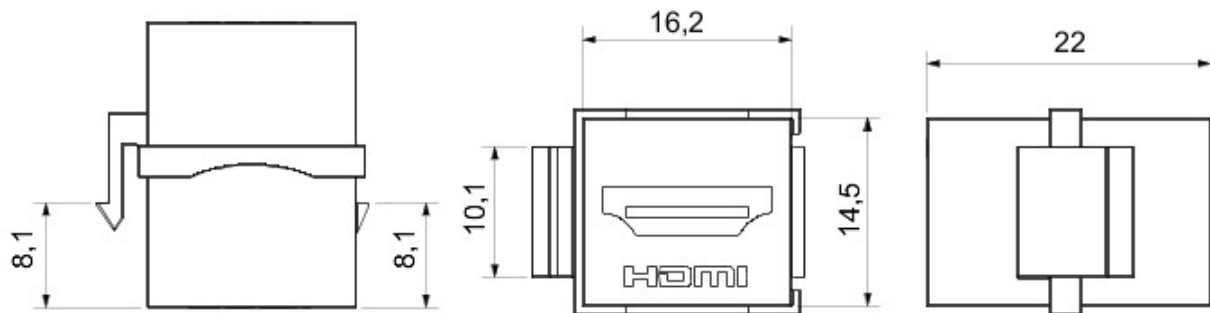

Category	Data socket	Description	HDMI coupler
Type	Female/Female	Compatibility	Keystone Jack
Electrocod	3722		

DIMENSIONAL

GEWISS S.p.A. Via A. Volta, 1
24069 Cenate Sotto - Bergamo - Italy
tel. +39 035 94 61 11 fax +39 035 94 69 09