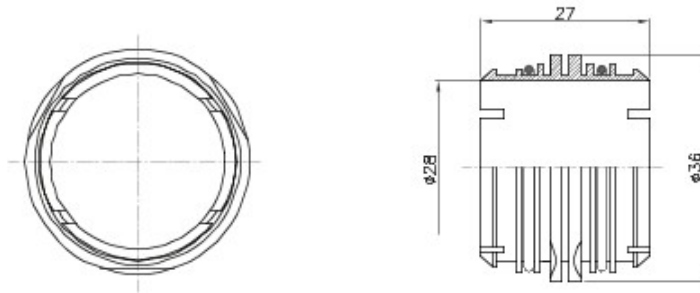

Routing components for rigid protective conduits with IP40 and IP67 protection degree.

Colour	Grey RAL 7035	Characteristics	Halogen free
Description	Box-box pipe-fitting	Electrocod	21221

DIMENSIONAL

TECHNICAL SYMBOLOGY