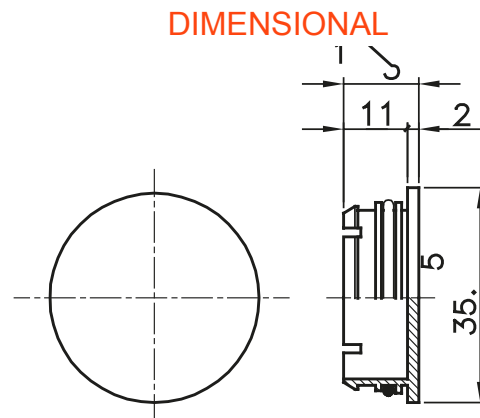

Routing components for rigid protective conduits with IP40 and IP67 protection degree.

Colour	Grey RAL 7035	Characteristics	-
Description	Closing Cap	Electrocod	21221

STANDARDS/APPROVALS