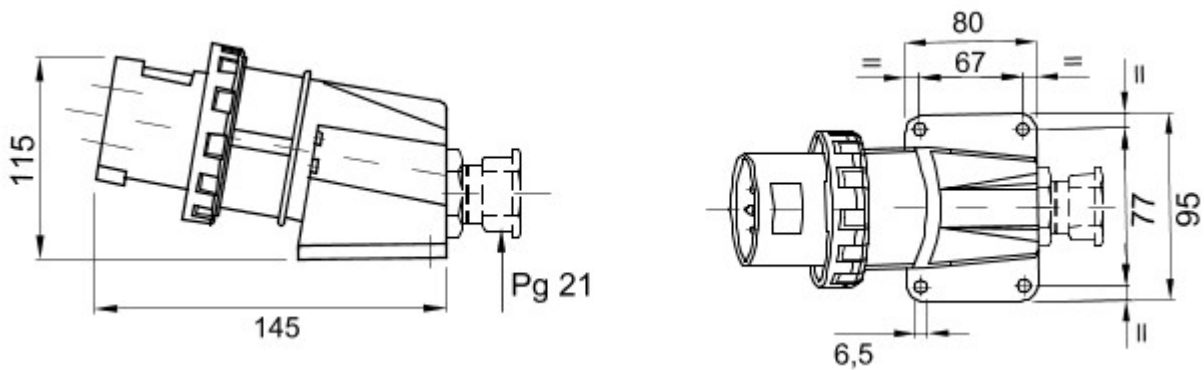

A range of trailing and fixed plugs and socket-outlets for industrial use, complying with the dimensional and performance standards unified at International level (IEC 60309) and assimilated by the European Standards (EN 60309) and Italian Standards (CEI 23-12). Socket-outlets and plugs with a rated current of 63 and 125A are equipped with an extra pilot contact (CP) for creating an electric interlock. The range is completed with 90° fixed plugs and 10° and 90° fixed socket-outlets. Sleeves and pins are obtained from solid brass bar, type Pt. CuZn40Pb2 (Cu 58%, Zn 40%, Pb 2%); anti-loosening terminals with unlosable screws, and built-in cable clamp with anti-abrasion cable gland.

Colour	Blue	Rated current (A)	32
IP degree	IP67	No. of poles	2P+E
Shock resistance	IK08	Reference h	6
Rated voltage	200-250 V	Type	90° angled surface mounting inlet
Frequency	50/60 Hz	Terminal tightening capacity	2.5-6mm ² flexible cables - 2.5-10mm ² rigid cables
Operating temperature	-25 +55 °C	Type of wiring	With screw
Electrocod	2230	Glow wire test	850 °C (active parts) - 650 °C (passive parts)
Total number of operations	> 2000	Permissible overload	42 A
Breaking capacity at 1.1 Un	40 A	Insulation resistance	> 10 MΩ
Thermo-pressure with ball	125 °C (active parts) - 80 °C (passive parts)		

DIMENSIONAL

TECHNICAL SYMBOLOGY

IP

IP67

IK

IK08

-25 +55 °C

With screw