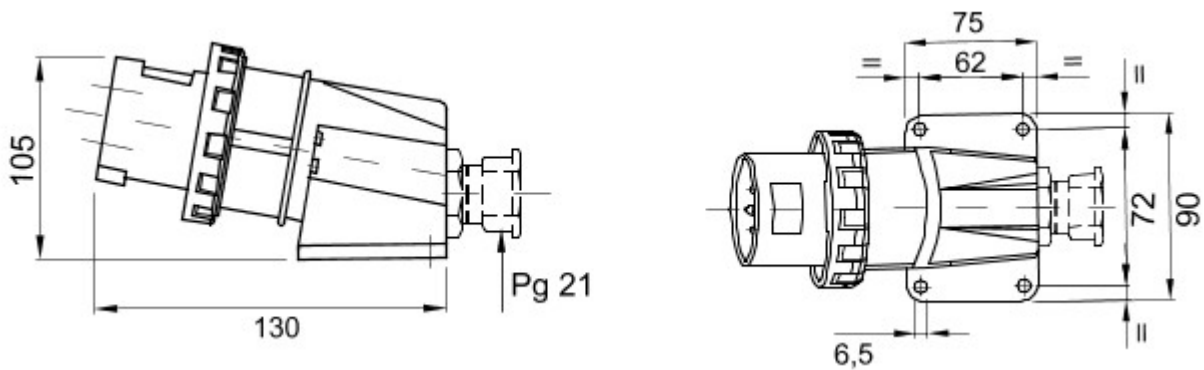

A range of trailing and fixed plugs and socket-outlets for industrial use, complying with the dimensional and performance standards unified at International level (IEC 60309) and assimilated by the European Standards (EN 60309) and Italian Standards (CEI 23-12). Socket-outlets and plugs with a rated current of 63 and 125A are equipped with an extra pilot contact (CP) for creating an electric interlock. The range is completed with 90° fixed plugs and 10° and 90° fixed socket-outlets. Sleeves and pins are obtained from solid brass bar, type Pt. CuZn40Pb2 (Cu 58%, Zn 40%, Pb 2%); anti-loosening terminals with unlosable screws, and built-in cable clamp with anti-abrasion cable gland.

Colour	Red	Rated current (A)	16
IP degree	IP67	No. of poles	3P+N+E
Mechanical resistance	IK08	Reference h	6
Rated voltage	380-415 V	Type	90° angled surface mounting inlet
Frequency	50/60 Hz	Terminal tightening capacity	1-2.5mm ² flexible cables - 1.5-4mm ² rigid cables
Operating temperature	-25 +55 °C	Type of wiring	With screw
Electrocod	2230	Glow wire test	850 °C (active parts) - 650 °C (passive parts)
Total number of operations	> 5000	Permissible overload	22 A
Breaking capacity at 1.1 Un	20 A	Insulation resistance	> 10 MΩ
Thermo-pressure with ball	125 °C (active parts) - 80 °C (passive parts)		

DIMENSIONAL

TECHNICAL SYMBOLOGY

IP

IP67

IK

IK08

-25 +55 °C

With screw