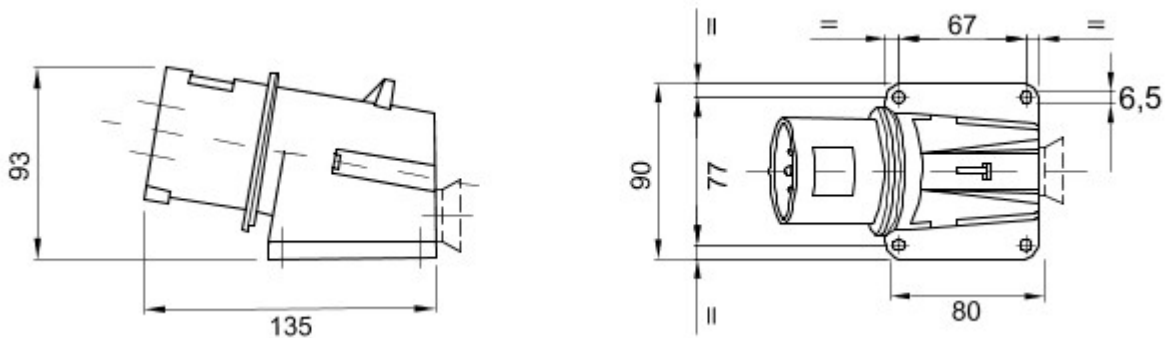

A range of trailing and fixed plugs and socket-outlets for industrial use, complying with the dimensional and performance standards unified at International level (IEC 60309) and assimilated by the European Standards (EN 60309) and Italian Standards (CEI 23-12). Socket-outlets and plugs with a rated current of 63 and 125A are equipped with an extra pilot contact (CP) for creating an electric interlock. The range is completed with 90° fixed plugs and 10° and 90° fixed socket-outlets. Sleeves and pins are obtained from solid brass bar, type Pt. CuZn40Pb2 (Cu 58%, Zn 40%, Pb 2%); anti-loosening terminals with unlosable screws, and built-in cable clamp with anti-abrasion cable gland.

Colour	Blue	Rated current (A)	32
IP degree	IP44	No. of poles	2P+E
Mechanical resistance	IK08	Reference h	6
Rated voltage	200-250 V	Type	90° angled surface mounting inlet
Frequency	50/60 Hz	Terminal tightening capacity	2.5-6mm ² flexible cables - 2.5-10mm ² rigid cables
Operating temperature	-25 +55 °C	Type of wiring	With screw
Electrocod	2230	Glow wire test	850 °C (active parts) - 650 °C (passive parts)
Total number of operations	> 2000	Permissible overload	42 A
Breaking capacity at 1.1 Un	40 A	Insulation resistance	> 10 MΩ
Thermo-pressure with ball	125 °C (active parts) - 80 °C (passive parts)		

DIMENSIONAL

TECHNICAL SYMBOLOGY

IP

IP44

IK

IK08

-25 +55 °C

With screw