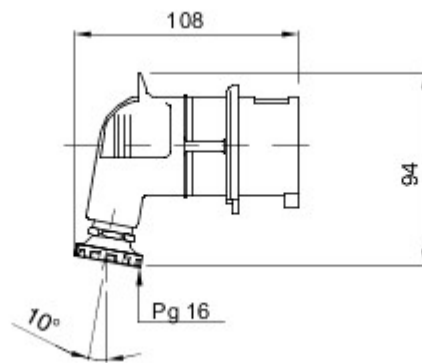

A range of trailing and fixed plugs and socket-outlets for industrial use, complying with the dimensional and performance standards unified at International level (IEC 60309) and assimilated by the European Standards (EN 60309) and Italian Standards (CEI 23-12). Socket-outlets and plugs with a rated current of 63 and 125A are equipped with an extra pilot contact (CP) for creating an electric interlock. The range is completed with 90° fixed plugs and 10° and 90° fixed socket-outlets. Sleeves and pins are obtained from solid brass bar, type Pt. CuZn40Pb2 (Cu 58%, Zn 40%, Pb 2%); anti-loosening terminals with unlosable screws, and built-in cable clamp with anti-abrasion cable gland.

Colour	Red	Rated current (A)	16
IP degree	IP44	No. of poles	3P+E
Mechanical resistance	IK08	Reference h	6
Rated voltage	380-415 V	Type	90° plug
Frequency	50/60 Hz	Terminal tightening capacity	1-2.5mm ² flexible cables - 1.5-4mm ² rigid cables
Cable clamp tightening capacity	8.199999999999999-14.3 mm	Operating temperature	-25 +55 °C
Type of wiring	With screw	Electrocod	2230
Glow wire test	850 °C (active parts) - 650 °C (passive parts)	Total number of operations	> 5000
Permissible overload	22 A	Breaking capacity at 1.1 Un	20 A
Insulation resistance	> 10 MΩ	Thermo-pressure with ball	125 °C (active parts) - 80 °C (passive parts)

DIMENSIONAL

TECHNICAL SYMBOLOGY

IP

IP44

IK

IK08

-25 +55 °C

With screw