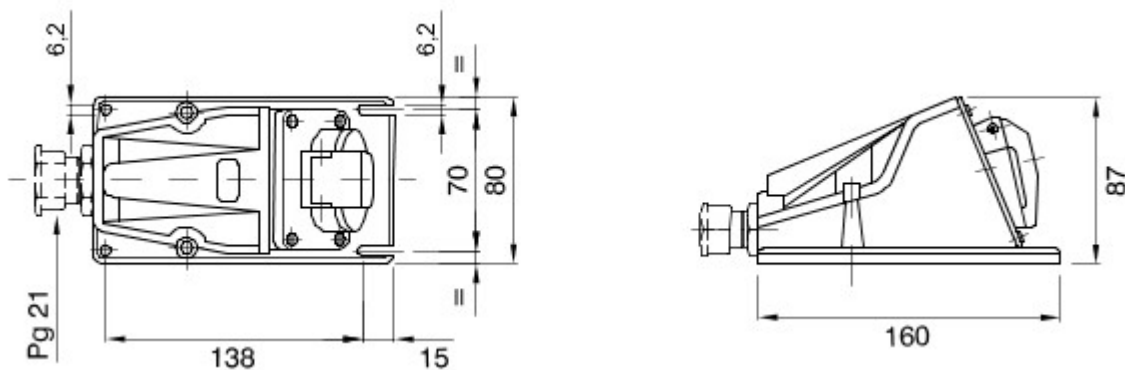

A range of trailing and fixed plugs and socket-outlets for industrial use, complying with the dimensional and performance standards unified at International level (IEC 60309) and assimilated by the European Standards (EN 60309) and Italian Standards (CEI 23-12). Socket-outlets and plugs with a rated current of 63 and 125A are equipped with an extra pilot contact (CP) for creating an electric interlock. The range is completed with 90° fixed plugs and 10° and 90° fixed socket-outlets. Sleeves and pins are obtained from solid brass bar, type Pt. CuZn40Pb2 (Cu 58%, Zn 40%, Pb 2%); anti-loosening terminals with unlosable screws, and built-in cable clamp with anti-abrasion cable gland.

Colour	Violet	Rated current (A)	32
IP degree	IP44	No. of poles	2P
Mechanical resistance	IK08	Reference h	-
Type	90° angled surface-mounting socket-outlet	Rated voltage	20-25 V
Frequency	50 - 60 Hz	Terminal tightening capacity	2.5-6mm ² flexible cables - 2.5-10mm ² rigid cables
Operating temperature	-25 +40 °C	Type of wiring	With screw
Electrocod	2210	Glow wire test	850 °C (active parts) - 650 °C (passive parts)
Total number of operations	> 2000	Permissible overload	42 A
Breaking capacity at 1.1 Un	40 A	Insulation resistance	> 10 MΩ
Thermo-pressure with ball	125 °C (active parts) - 80 °C (passive parts)		

DIMENSIONAL

TECHNICAL SYMBOLOGY

IP

IP44

IK

IK08

-25 +40 °C

With screw