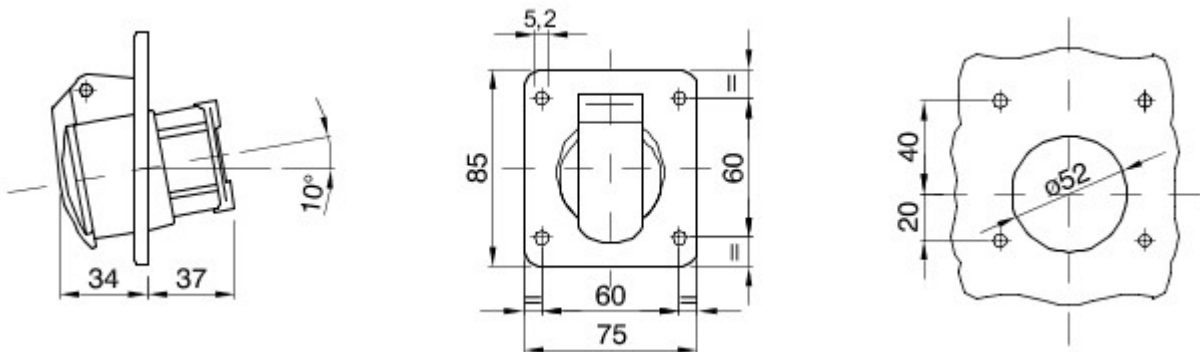

A range of trailing and fixed plugs and socket-outlets for industrial use, complying with the dimensional and performance standards unified at International level (IEC 60309) and assimilated by the European Standards (EN 60309) and Italian Standards (CEI 23-12). Socket-outlets and plugs with a rated current of 63 and 125A are equipped with an extra pilot contact (CP) for creating an electric interlock. The range is completed with 90° fixed plugs and 10° and 90° fixed socket-outlets. Sleeves and pins are obtained from solid brass bar, type Pt. CuZn40Pb2 (Cu 58%, Zn 40%, Pb 2%); anti-loosening terminals with unlosable screws, and built-in cable clamp with anti-abrasion cable gland.

Colour	White	Rated current (A)	16
IP degree	IP44	No. of poles	3P
Mechanical resistance	IK08	Reference h	12
Flange dimensions (mm)	85x75	Type	10° angled flush-mounting socket-outlet
Rated voltage	40-50 V	Frequency	50 - 60 Hz
Terminal tightening capacity	1-2.5mm ² flexible cables - 1.5-4mm ² rigid cables	Operating temperature	-25 +40 °C
Type of wiring	With screw	Electrocod	2210
Glow wire test	850 °C (active parts) - 650 °C (passive parts)	Total number of operations	> 5000
Permissible overload	22 A	Breaking capacity at 1.1 Un	20 A
Insulation resistance	> 10 MΩ	Thermo-pressure with ball	125 °C (active parts) - 80 °C (passive parts)

DIMENSIONAL

TECHNICAL SYMBOLOGY

IP

IP44

IK

IK08

With screw

GWT