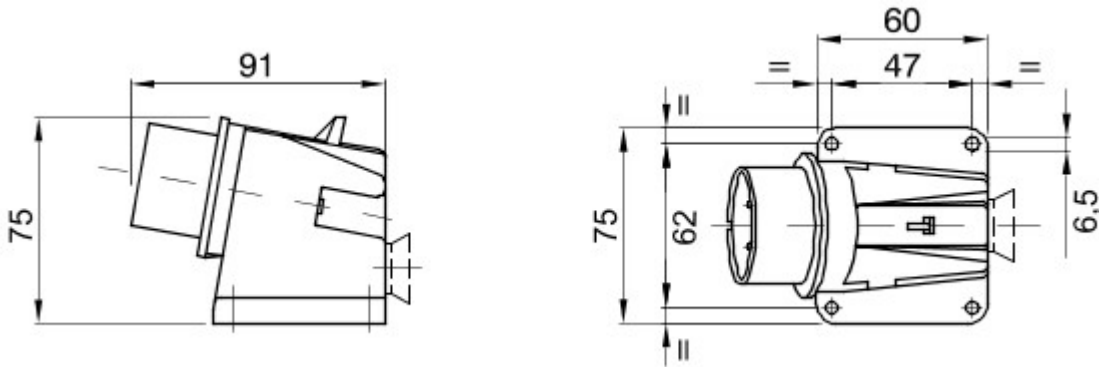

A range of trailing and fixed plugs and socket-outlets for industrial use, complying with the dimensional and performance standards unified at International level (IEC 60309) and assimilated by the European Standards (EN 60309) and Italian Standards (CEI 23-12). Socket-outlets and plugs with a rated current of 63 and 125A are equipped with an extra pilot contact (CP) for creating an electric interlock. The range is completed with 90° fixed plugs and 10° and 90° fixed socket-outlets. Sleeves and pins are obtained from solid brass bar, type Pt. CuZn40Pb2 (Cu 58%, Zn 40%, Pb 2%); anti-loosening terminals with unlosable screws, and built-in cable clamp with anti-abrasion cable gland.

Colour	Violet	Rated current (A)	16
IP degree	IP44	No. of poles	2P
Mechanical resistance	IK08	Reference h	-
Type	90° angled surface mounting inlet	Rated voltage	20-25 V
Frequency	50 - 60 Hz	Terminal tightening capacity	1-2.5mm ² flexible cables - 1.5-4mm ² rigid cables
Operating temperature	-25 +40 °C	Type of wiring	With screw
Electrocod	2230	Glow wire test	850 °C (active parts) - 650 °C (passive parts)
Total number of operations	> 5000	Permissible overload	22 A
Breaking capacity at 1.1 Un	20 A	Insulation resistance	> 10 MΩ
Thermo-pressure with ball	125 °C (active parts) - 80 °C (passive parts)		

DIMENSIONAL

TECHNICAL SYMBOLOGY

IP

IP44

IK

IK08

-25 +40 °C

With screw