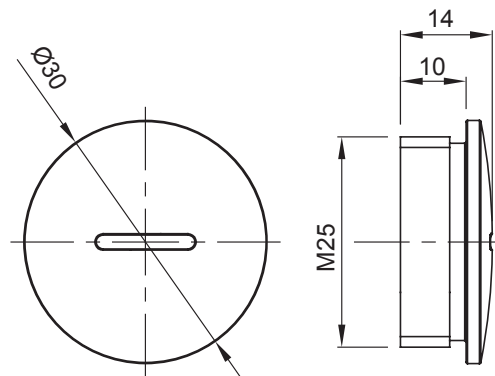

Colour	Grey RAL 7035	IP degree	IP65
Material	Nylon	Pitch	M25
Electrocod	36B		

DIMENSIONAL

TECHNICAL SYMBOLOGY

IP

IP65