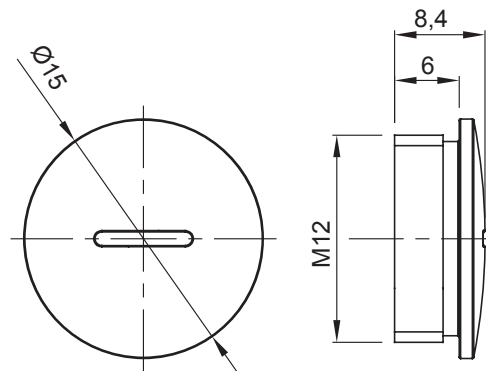

Colour	Grey RAL 7035	IP degree	IP65
Material	Nylon	Pitch	M12
Electrocod	36B		

DIMENSIONAL

TECHNICAL SYMBOLOGY

IP

IP65