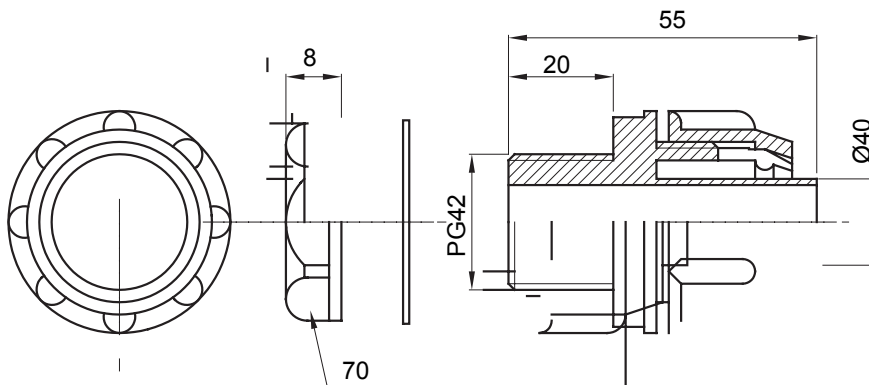

Straight and revolving coupling device for sheath with IP54 protection degree.

Colour	Grey RAL 7035	IP degree	IP54
PG pitch	42	Sheath Ø (mm)	40
Type	Fixed	Electrocod	210

DIMENSIONAL

TECHNICAL SYMBOLOGY

IP