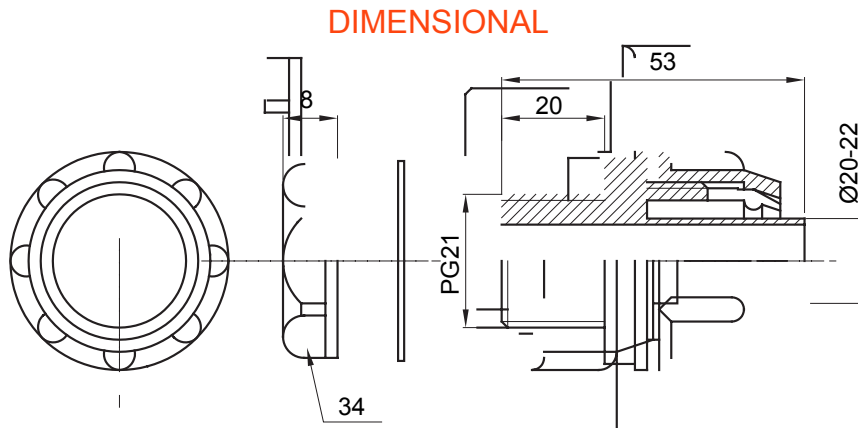

Straight and revolving coupling device for sheath with IP54 protection degree.

Colour	Grey RAL 7035	IP degree	IP54
PG pitch	21	Sheath Ø (mm)	20-22
Type	Fixed	Electrocod	210

TECHNICAL SYMBOLOGY

IP

IP54

STANDARDS/APPROVALS