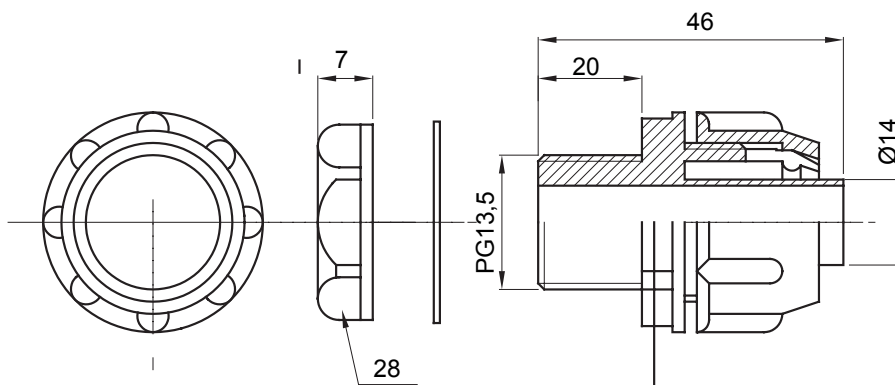

Straight and revolving coupling device for sheath with IP54 protection degree.

Colour	Grey RAL 7035	IP degree	IP54
PG pitch	13.5	Sheath Ø (mm)	14
Type	Fixed	Electrocod	210

DIMENSIONAL

TECHNICAL SYMBOLOGY