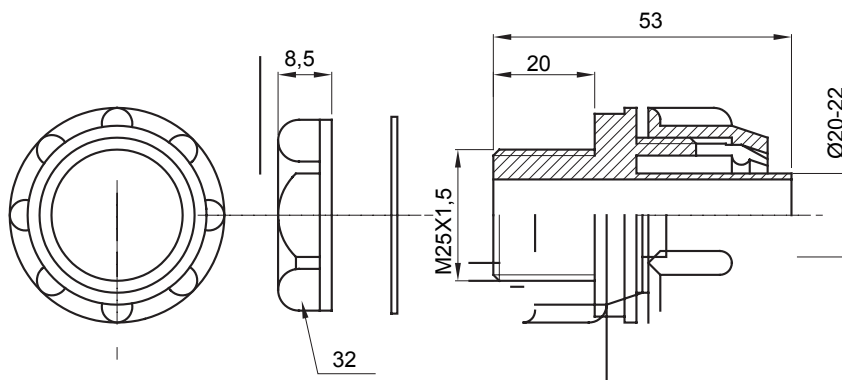

Straight and revolving coupling device for sheath with IP54 protection degree.

Colour	Grey RAL 7035	IP degree	IP54
ISO pitch	M25x1.5	Sheath Ø (mm)	20-22
Type	Fixed	Electrocod	210

DIMENSIONAL

TECHNICAL SYMBOLOGY