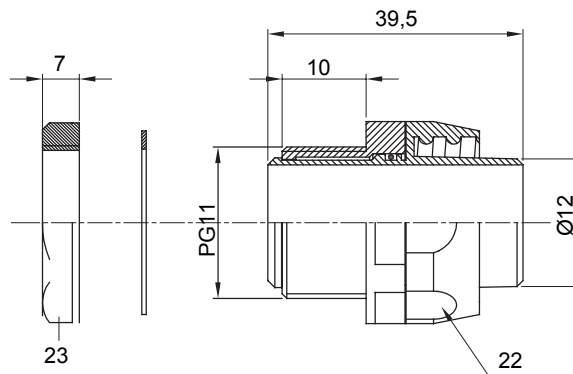

Straight and revolving coupling device for sheath with IP54 protection degree.

Colour	Black RAL 9005	IP degree	IP54
PG pitch	11	Sheath Ø (mm)	12
Type	Revolving	Electrocod	210

DIMENSIONAL

TECHNICAL SYMBOLOGY