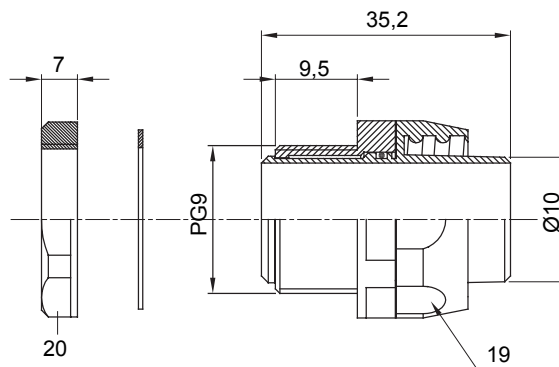

Straight and revolving coupling device for sheath with IP54 protection degree.

Colour	Grey RAL 7035	IP degree	IP54
PG pitch	9	Sheath Ø (mm)	10
Type	Revolving	Electrocod	210

### DIMENSIONAL