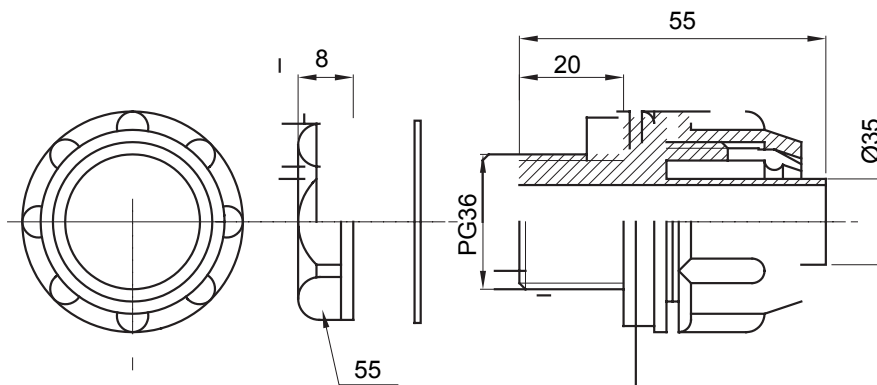

Straight and revolving coupling device for sheath with IP54 protection degree.

Colour	Grey RAL 7035	IP degree	IP54
PG pitch	36	Sheath Ø (mm)	35
Type	Fixed	Electrocod	210

DIMENSIONAL

TECHNICAL SYMBOLOGY

IP