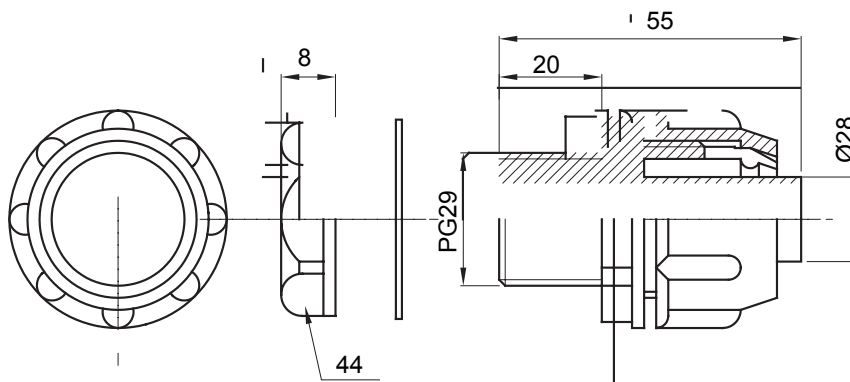

Straight and revolving coupling device for sheath with IP54 protection degree.

|          |               |               |      |
|----------|---------------|---------------|------|
| Colour   | Grey RAL 7035 | IP degree     | IP54 |
| PG pitch | 29            | Sheath Ø (mm) | 28   |
| Type     | Fixed         | Electrocod    | 210  |

### DIMENSIONAL