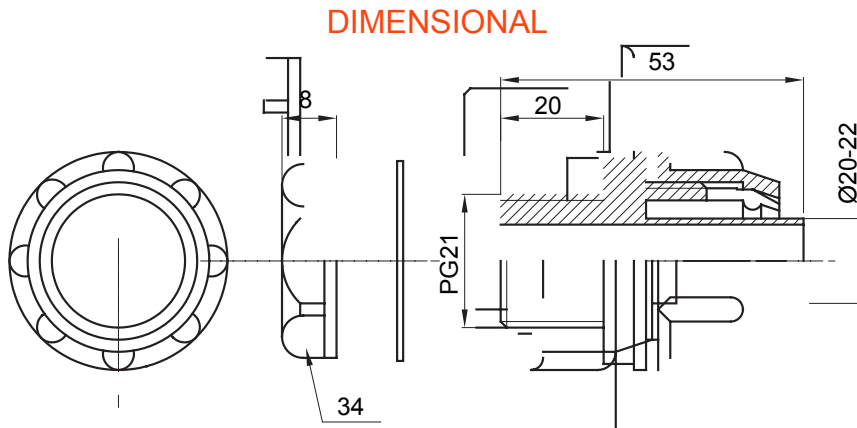

Straight and revolving coupling device for sheath with IP54 protection degree.

Colour	Grey RAL 7035	IP degree	IP54
PG pitch	21	Sheath Ø (mm)	20-22
Type	Fixed	Electrocod	210

TECHNICAL SYMBOLOGY

IP

IP54

STANDARDS/APPROVALS