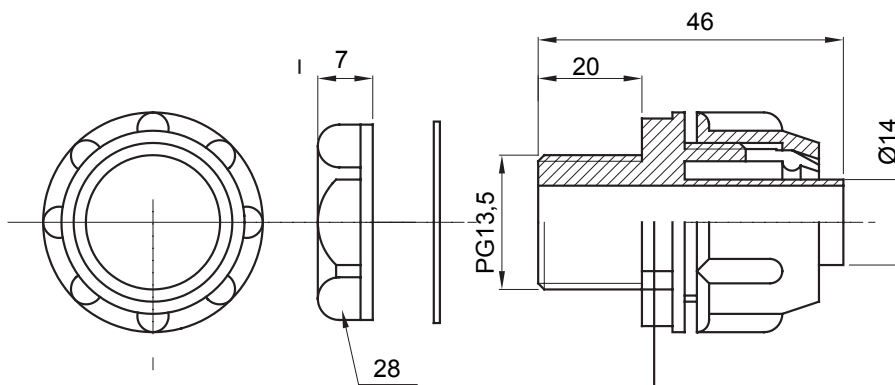

Straight and revolving coupling device for sheath with IP54 protection degree.

Colour	Grey RAL 7035	IP degree	IP54
PG pitch	13.5	Sheath Ø (mm)	14
Type	Fixed	Electrocod	210

### DIMENSIONAL