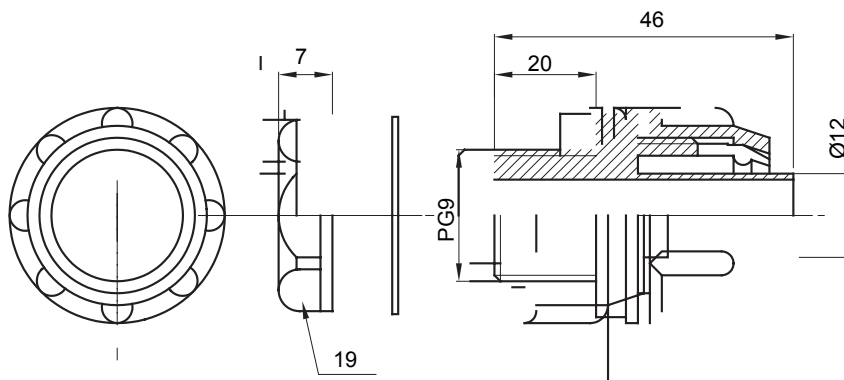

Straight and revolving coupling device for sheath with IP54 protection degree.

Colour	Grey RAL 7035	IP degree	IP54
PG pitch	9	Sheath Ø (mm)	12
Type	Fixed	Electrocod	210

DIMENSIONAL

TECHNICAL SYMBOLOGY

IP

IP54