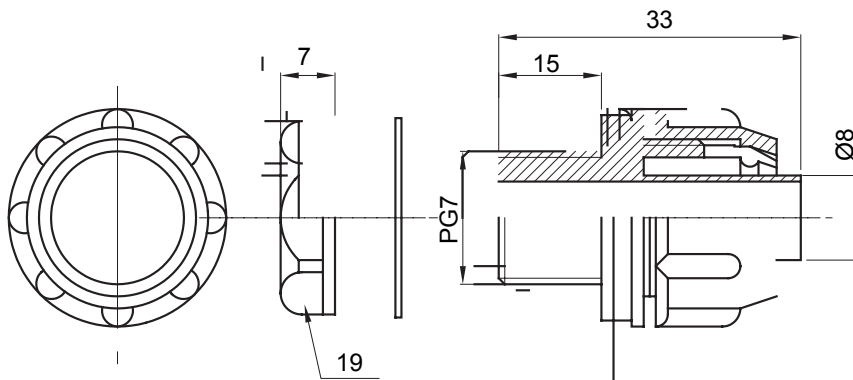

Straight and revolving coupling device for sheath with IP54 protection degree.

Colour	Grey RAL 7035	IP degree	IP54
PG pitch	7	Sheath Ø (mm)	8
Type	Fixed	Electrocod	210

### DIMENSIONAL