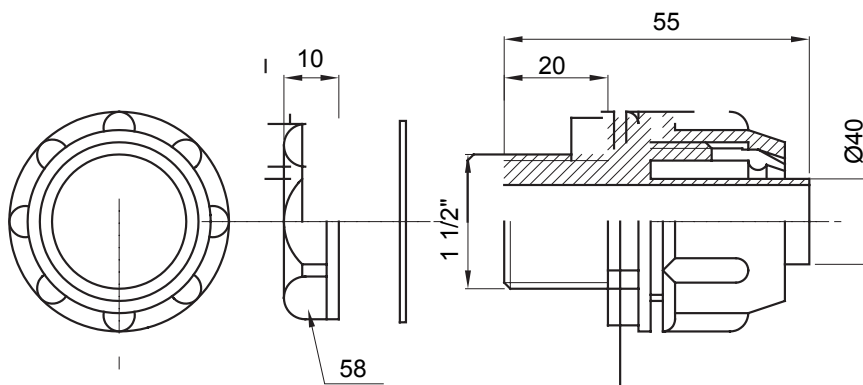

Straight and revolving coupling device for sheath with IP54 protection degree.

Colour	Grey RAL 7035	IP degree	IP54
GAS pitch	1 1/2"	Sheath Ø (mm)	40
Type	Fixed	Electrocod	210

DIMENSIONAL

TECHNICAL SYMBOLOGY